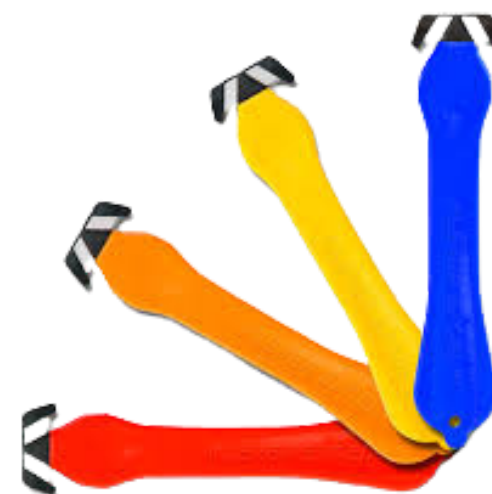

PACKAGING • ROBOTS • SAFETY KNIVES

Klever Excel - Narrow

Safety and Convenience

- Recessed blade reduces cut injuries and damaged goods.
- Cuts boxes, banding, film, tape and thousand more applications.
- Multiple position handle; two positions for control and reach.
- Innovative plastic tape splitter.
- Advanced Plastic Polymers.
- Highest Safety Level.
- Disposable.