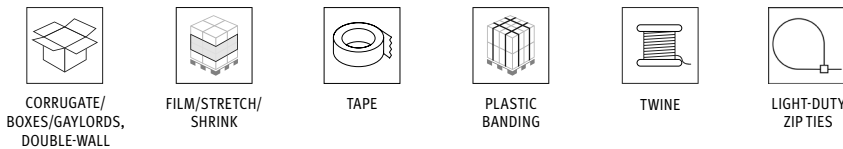

50% STRONGER & LASTS 4X LONGER

proprietary
SMOOTH-KUT™
TECHNOLOGY

IDEALLY SUITED FOR

FEATURES AND HIGHLIGHTS

The USA made Klever EcoExcelXD is an EXTRA DURABLE recessed blade safety cutter made from recycled material, featuring a robust blade head engineered to be 50% STRONGER and LAST 4X LONGER than similar cutters. The proprietary Smooth-Kut™ technology increases cutting speed by preventing corrugate from clogging the blade. Disposable for high-volume operations.

- Thickset XD replaceable blade head offers exceptional durability, engineered to be 50% STRONGER and LAST 4X LONGER than similar cutters. Cuts up to 1 MILE of corrugate before needing to be replaced!
- Proprietary Smooth-Kut™ technology prevents corrugate from clogging in the blade for faster, smoother, and more ergonomic cutting.
- Handle is made from 100% pre-consumer recycled plastic to support your ESG goals.
- Ideal for tough vertical and curved cuts through double wall corrugate and other thick materials.
- Concealed high-quality carbon steel blade reduces cut injuries and damaged goods.
- Disposable.
- Made and rigorously tested in the U.S.A.

RELATED PRODUCTS

Ask about our full range of Eco-friendly safety cutters

INDIVIDUAL UNIT

PART #	ECO-4-65EX
UPC #	8-10059-87355-1
EAN #	0810059873551
HANDLE MATERIALS	Recycled Plastic
BLADE MATERIAL	Carbon steel
BLADE OPENING	0.23"/ 5.84mm
UNIT SIZE (L x W x H)	7.00" x 1.75" x 0.31" 177.8 mm x 44.45 mm x 7.95 mm
UNIT WEIGHT	0.07 lbs / 0.03 kg
COLOR	Black handle with green blade head