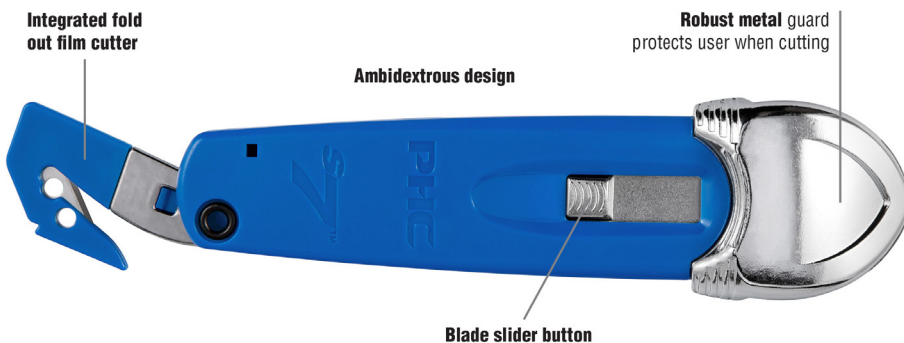

Safety Cutter S7

Integrated fold out film cutter

Ambidextrous design

Robust metal guard
protects user when cutting

Blade slider button

Tape splitter

Guard & blade move together
for complete protection when top cutting

Blade depth/film cutter selection switch
adjusts to 3 cutting positions
& film cutter release

Super easy blade change access

Blade storage compartment
(holds 5 blades)

Sikkerhedsknive.dk I/S - Fabriksvej 8, DK-7600 Struer - Tlf. +45 3064 7575
www.sikkerhedsknive.dk - salg@sikkerhedsknive.dk - CVR nr. 33181787